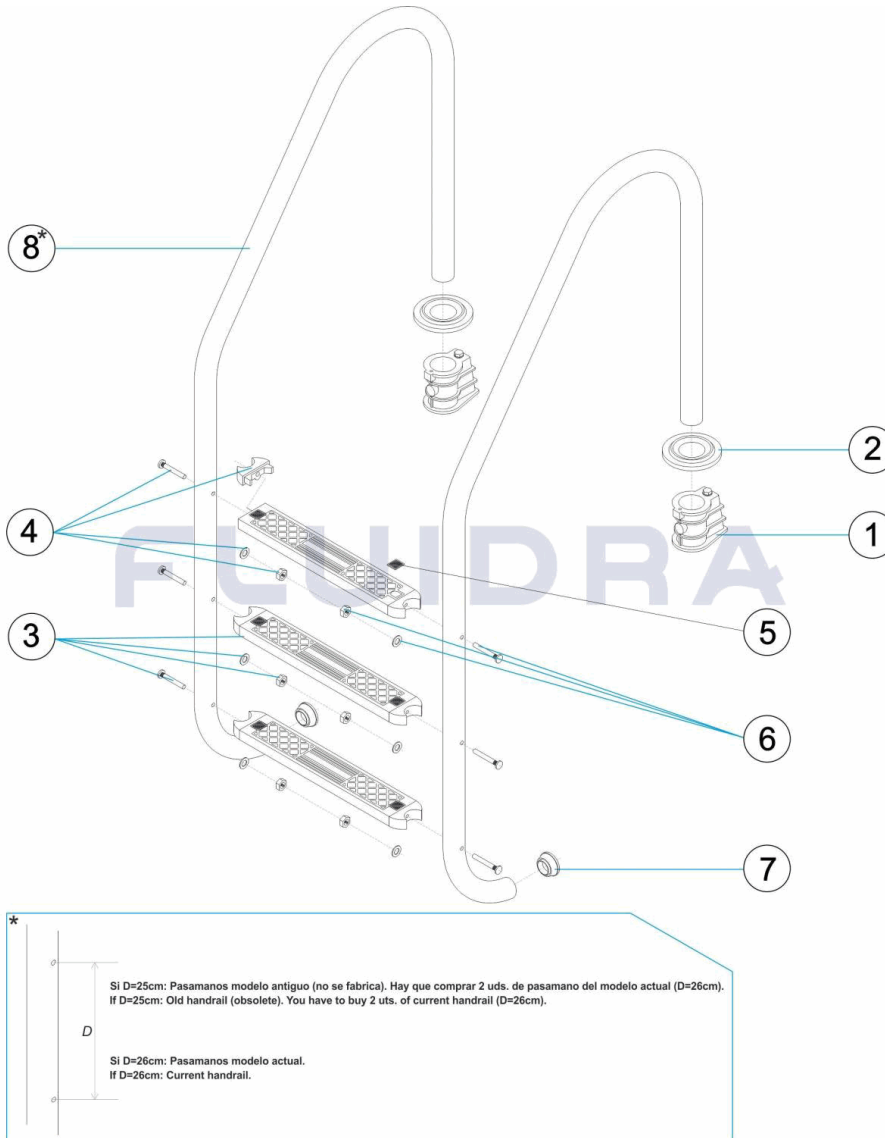

CODICE 05488, 05489, 05490, 05491

DESCRIZIONE: SCALA STANDARD 2-3-4-5 SCALINI AISI-304

ITALIANO

POS	CODICE	DESCRIZIONE	QUANTITA'	POS	CODICE	DESCRIZIONE	QUANTITA'
1	44010101	ANCORAGGIO SCALA		7	4401010112	TAPPO SCALA	
2	44010102	COPRIFLANGIA ANCORAGGIO AISI 304		8	* 05488R0001	CORRIMANO SCALA 2 GRADINI	
3	44010105	GRADINO STANDARD AISI 304		8	* 05489R0001	CORRIMANO SCALA 3 GRADINI	
4	44010107	SOSTEGNO LATERALE GRADINO 316		8	* 05490R0001	CORRIMANO SCALA 4 GRADINI	
5	44010109	TAPPETINO FINITURA GRADINO STANDARD		8	* 05491R0001	CORRIMANO SCALA 5 GRADINI	
6	44010111	BULLONERIA GRADINO AISI 316