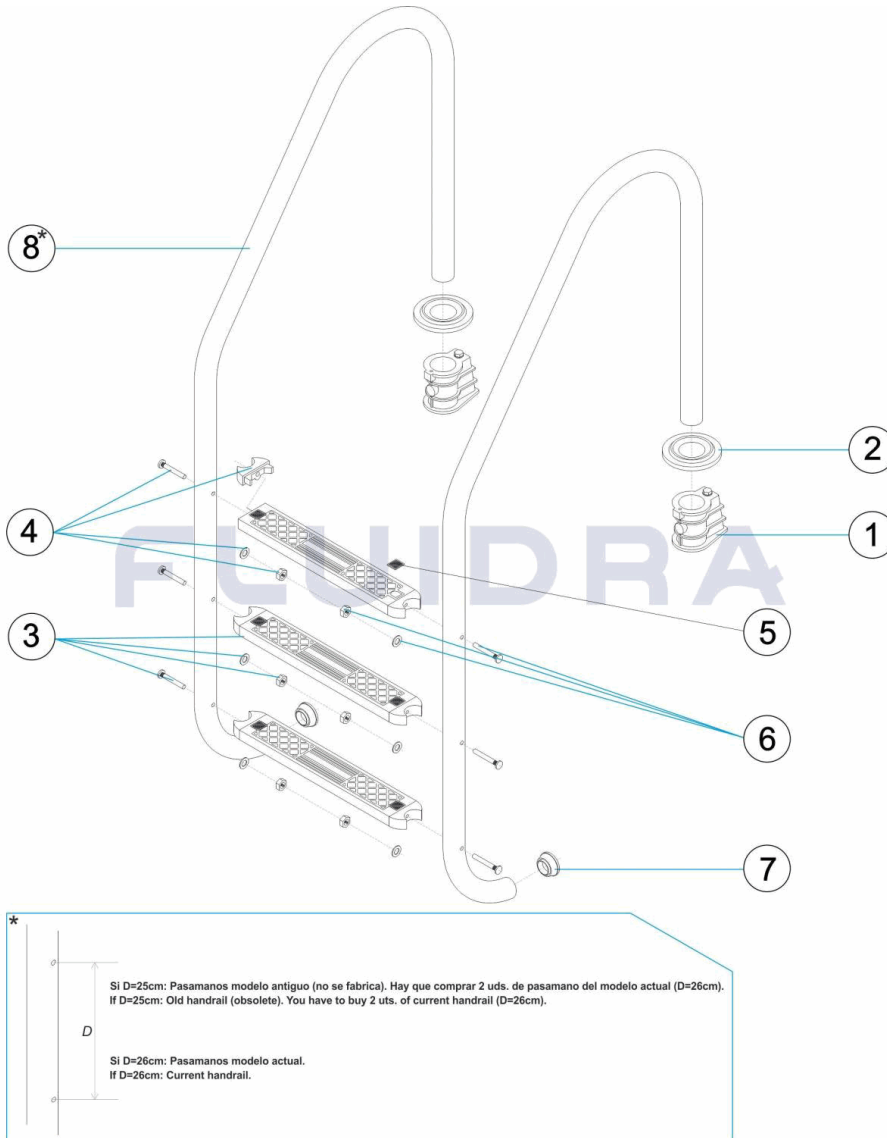

CODE **05488, 05489, 05490, 05491**

DESCRIPTION: **STANDARD LADDER 2-3-4-5 STEPS AISI-304**

ENGLISH

POS	CODE	DESCRIPTION	QUANTITY	POS	CODE	DESCRIPTION	QUANTITY
1	44010101	LADDER ANCHOR		7	44010112	LADDER END CAP	
2	44010102	ESCUTCHEON 304		8	* 05488R0001	HANDRAIL LADDER 2 STEPS	
3	44010105	STANDARD TREAD 304		8	* 05489R0001	HANDRAIL LADDER 3 STEPS	
4	44010107	TREAD END SET 316		8	* 05490R0001	HANDRAIL LADDER 4 STEPS	
5	44010109	STANDARD TREAD END INSERT		8	* 05491R0001	HANDRAIL LADDER 5 STEPS	
6	44010111	TREAD BOLT SET 316